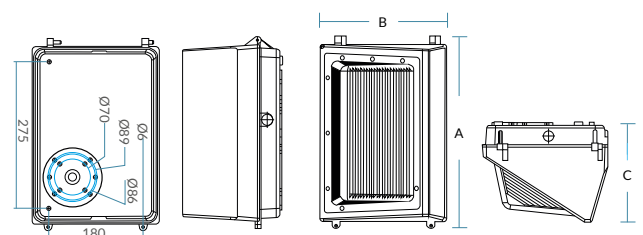

## Product Specifications

<b>LED package:</b>	SMD Philips 3030
<b>Power consumption:</b>	30 - 120W ±5%
<b>Input voltage:</b>	100~277V AC 50/60Hz
<b>Efficacy:</b>	Up to 110 lm/W
<b>THD:</b>	<10%
<b>P.F.:</b>	>0.90
<b>CRI:</b>	>75
<b>Material:</b>	Aluminun alloy and PC cover
<b>Beam angle:</b>	130°
<b>IP rating:</b>	IP65
<b>Operating Temperature:</b>	-30C° ~ +60C°

## Product Measurement

### WPC 120W

Model	Measures (AxBxC)
WPC 30W-100W	361 x 235 x 187 mm
WPC 120W	465 x 236 x 230 mm