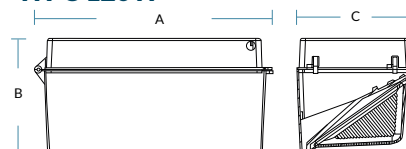

WPC 120W

Model	Measures (AxBxC)
WPC 30W-100W	361 x 235 x 187 mm
WPC 120W	465 x 236 x 230 mm