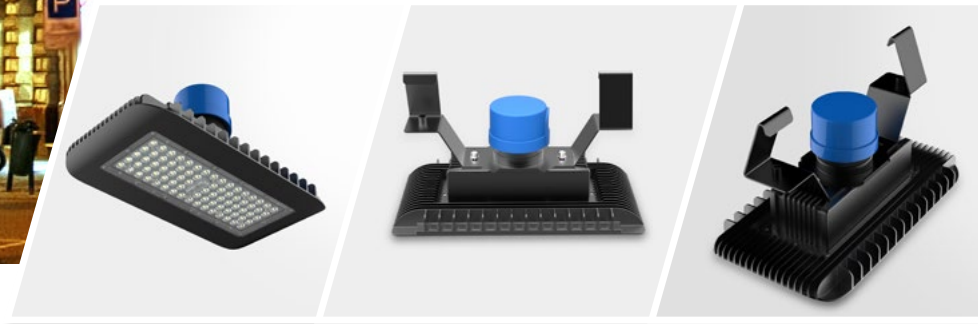

SMART LED STREETLIGHT C

The images are merely illustrative, some technical features and accessories may be changed without notice.

November 2020

For additional information, please contact us
www.teslights.com - info@teslights.com