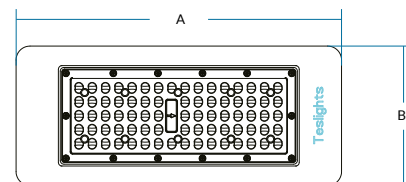

Product Measurement

Model	Measures (AxBxCxD)
SLC 30W / 60W / 90W	330 x 180 x 186 mm